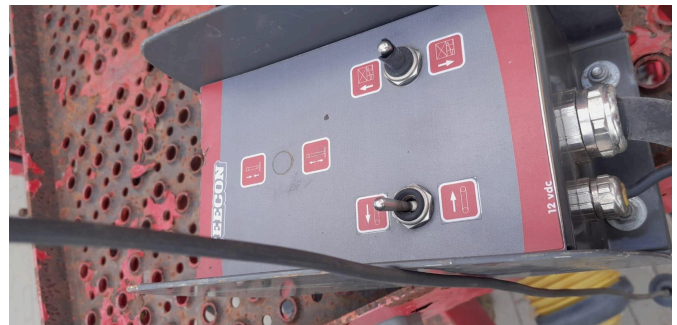

FRICKE

Maszyny Rolnicze

FRICKE Maszyny Rolnicze Sp. z o.o. Mrągowo
Ul. Przemysłowa 6
11-700 Mrągowo
Tel: +48 783 222 777
Fax:

Peecon VMW 19M3 [1551-57-70]

Year of manufacture: 2015

Date: 28.12.2024

Design:

Feeding technique

Category:

Feed Mixer

15.500,⁰⁰ zł

plus VAT 23% (19.065,⁰⁰ zł Gross)

Equipment

Attachment	Drawbar
Design	pulled
State	Used
Fodder discharge	double-sided
Loading volume	19,00
Weighing system	✓

Description:

- peecon-mixer-feed-wagon-specification-year-of-production-2015-capacity-19-m3-2-auger-2-vertical-system-control-computer-with-weighing-system-front-discharge-by-belt-leftright-pto-shaft-included-wz-paszowy-peecon-specyfikacja-rok-produkcji-2015-pojemno-19-